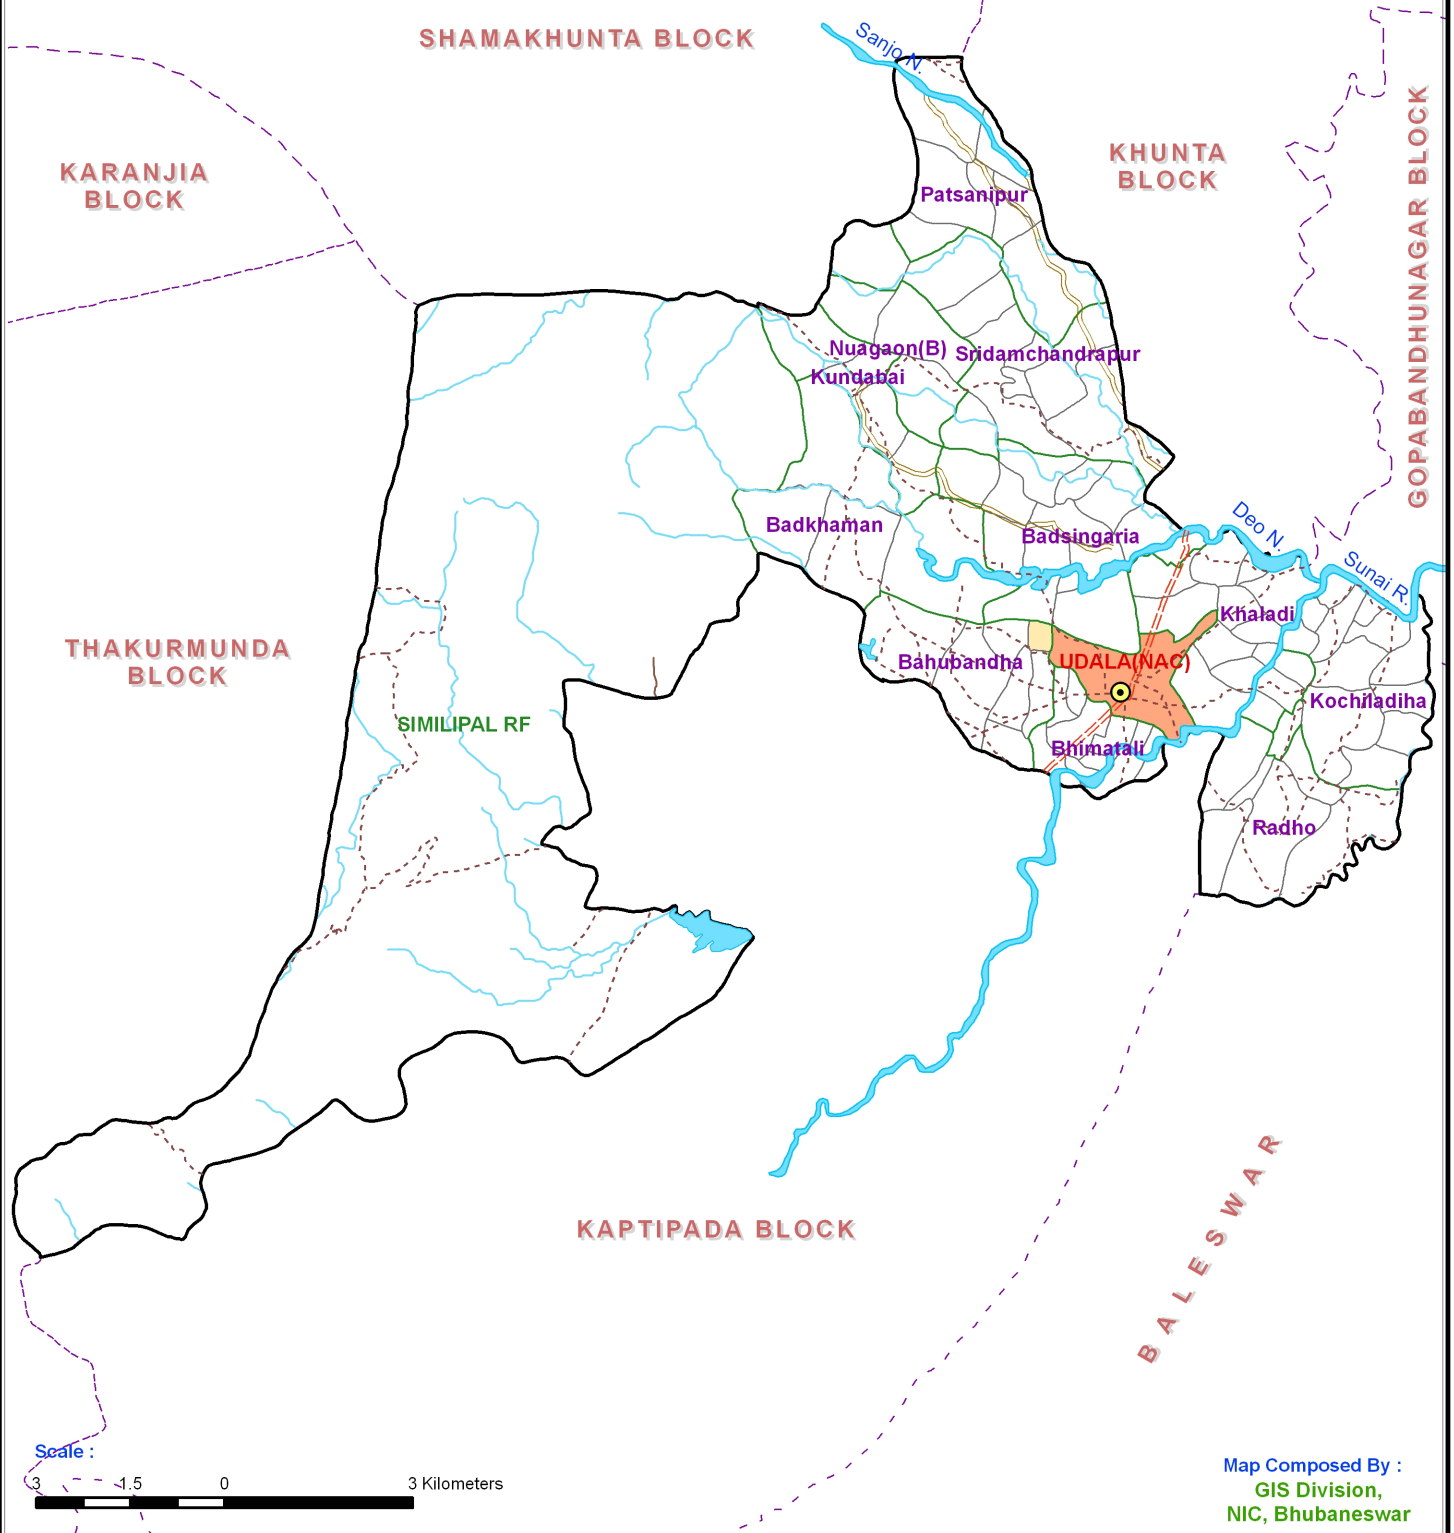

# UDALA BLOCK MAYURBHANJ DISTRICT

Scale :  
0 1.5 3 Kilometers

Map Composed By :  
GIS Division,  
NIC, Bhubaneswar